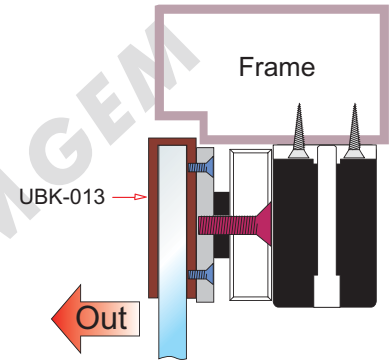

■ For Midi (800 lbs) and Mini (600 lbs) series magnet.

Outswing glass door
(Frameless Jamb)

UBK-013 contains a spacer to adjust
For 10~12mm thickness of glass door

Double action glass door
(Frameless Jamb)
(Change to Outswing)