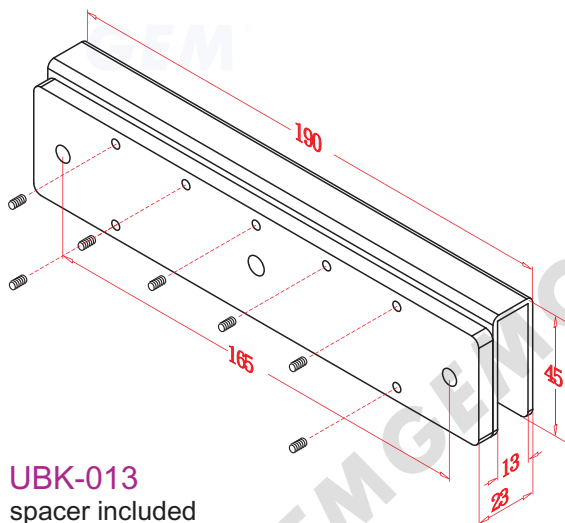

■ For Midi (800 lbs) and Mini (600 lbs) series magnet.

Outswing glass door
(Frameless Jamb)

UBK-013 contains a spacer to adjust
For 10~12mm thickness of glass door

Double action glass door
(Frameless Jamb)
(Change to Outswing)