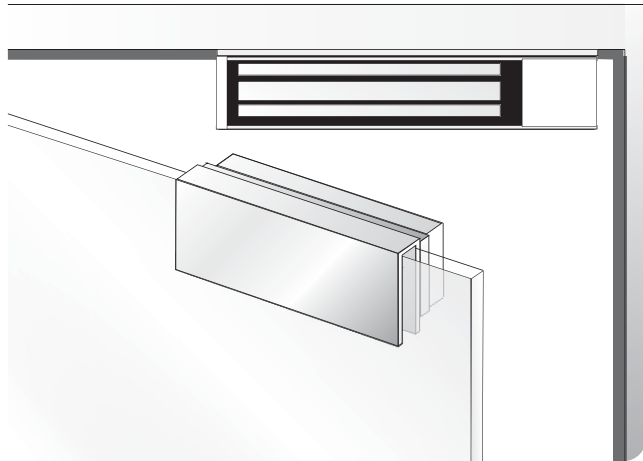

■ For Midi (800 lbs) and Mini (600 lbs) series magnet.

Outswing glass door
(Frameless Jamb)

UBK-013 contains a spacer to adjust
For 10~12mm thickness of glass door

Double action glass door
(Frameless Jamb)
(Change to Outswing)