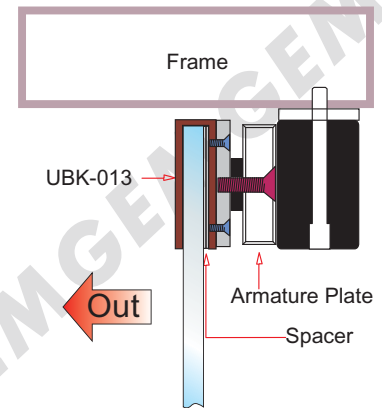

■ For Midi (800 lbs) and Mini (600 lbs) series magnet.

Outswing glass door
(Frameless Jamb)

UBK-013 contains a spacer to adjust
For 10~12mm thickness of glass door

Double action glass door
(Frameless Jamb)
(Change to Outswing)